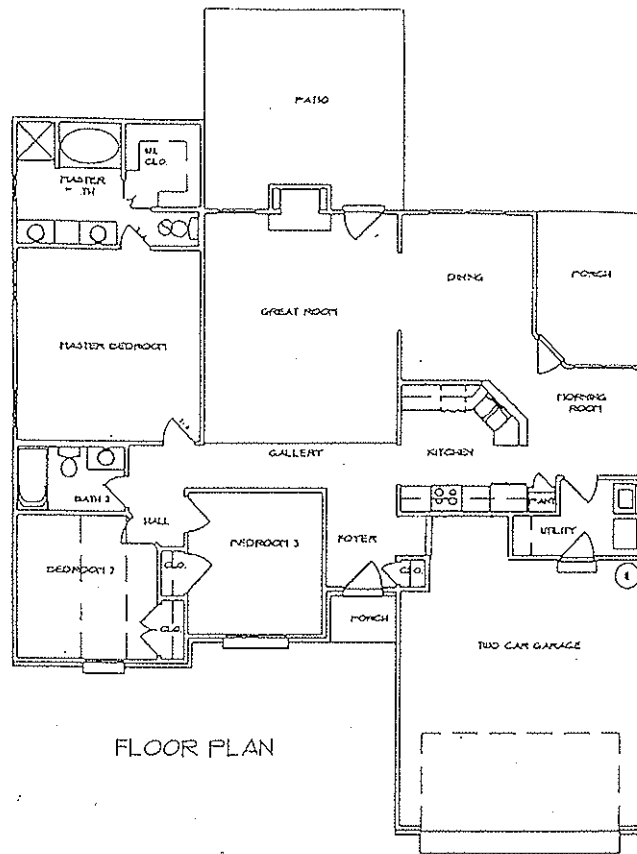

# THE PRINSTON

FLOOR PLAN

**LIVING 1,463 SQ FT**