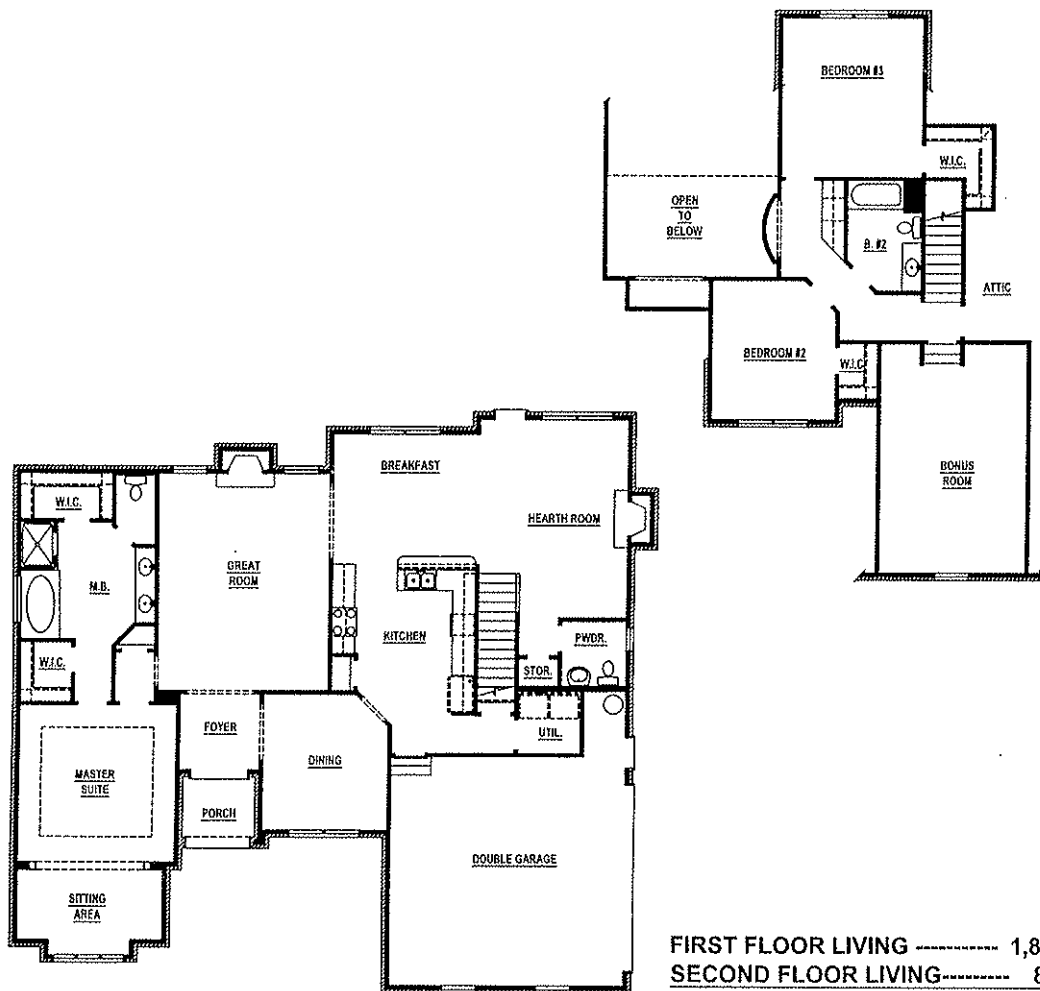

The Sterling

FIRST FLOOR LIVING ----- 1,859
 SECOND FLOOR LIVING ----- 866
 TOTAL LIVING AREA ----- 2,725

24-61 (B)

All sizes and dimensions are approximate. All features, designs and prices are subject to change without notice.
 Floor plans may vary with selected elevations.