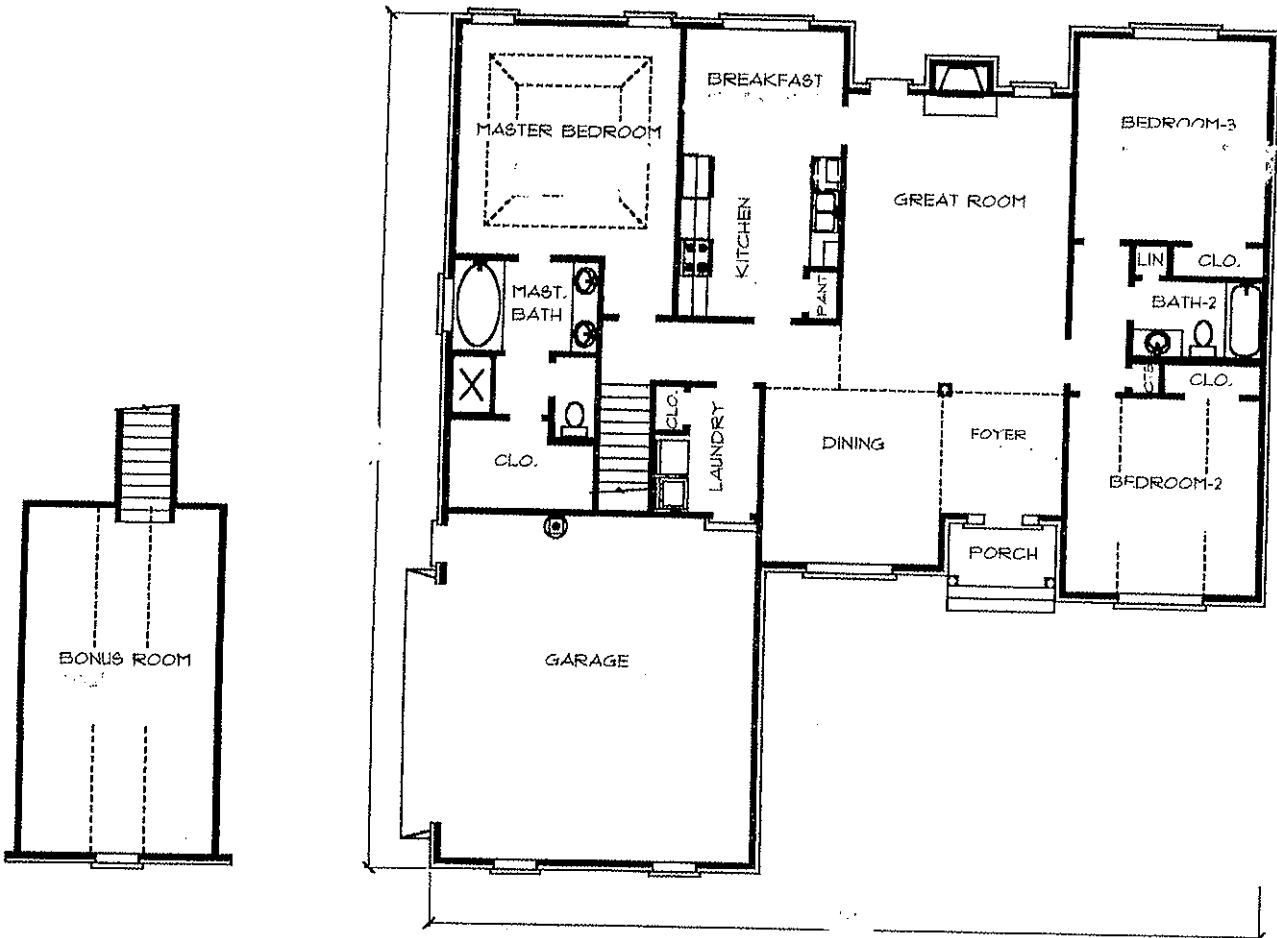

THE ASHTON

2339 SQ. FT. LIVING AREA

NOTE: FINISH DIMENSIONS MAY VARY SLIGHTLY FROM THOSE SHOWN